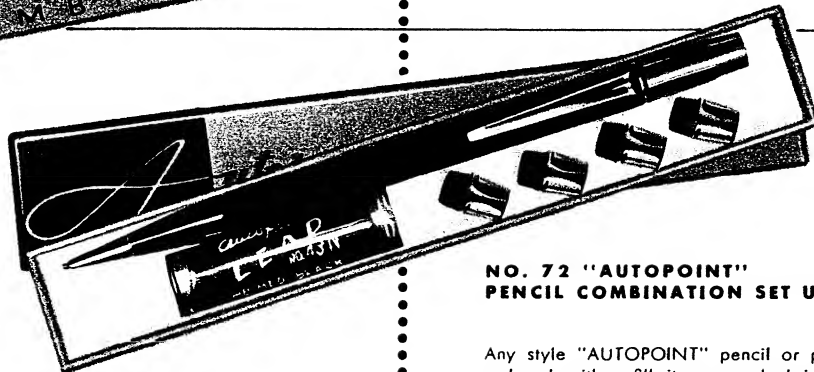

NO. 72 "AUTOPOINT" PENCIL COMBINATION SET UNIT

Any style "AUTOPOINT" pencil or pen may be ordered with refill items—packed in two-piece gift box at no extra charge. Pens may be ordered in combination with ink cartridges, and pencils may be combined with refill leads and erasers. To order, list model numbers of pen or pencil and refill items and specify as "combination set unit."